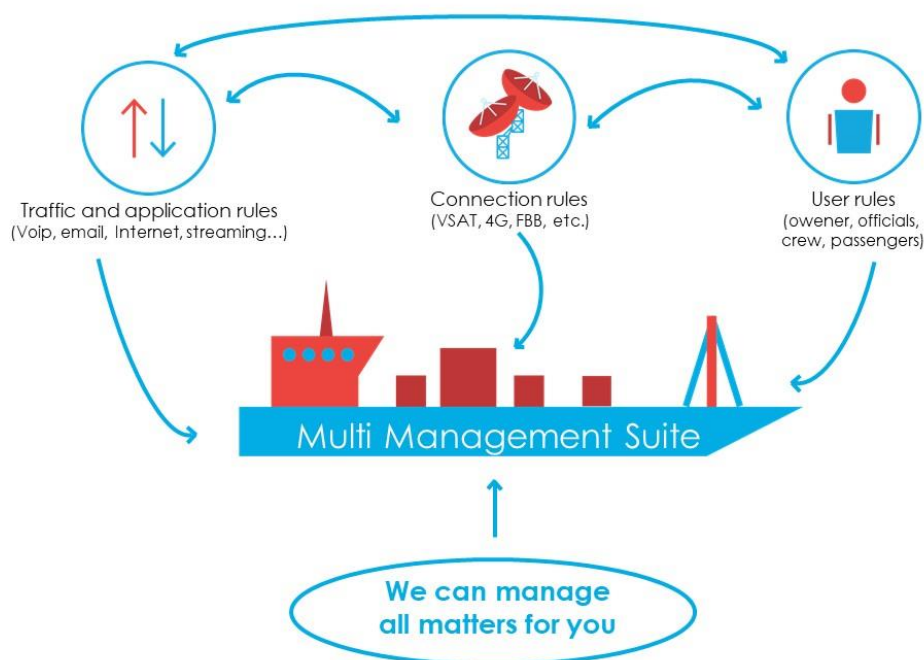

Multi Management Suite

milanoteleport
the sky is not the limit

Multi Management Suite

The Multi Management Suite allows you to easily manage your multiple Internet connections.

Thanks to this Milano Teleport's solution it is possible to setup the Internet connections priorities and balance, the user groups and Internet access policies, and the traffic and application rules.

- Internet connections priorities and balance (VSAT, 4G, FBB etc.)
- User groups and Internet access policies (guest, crew etc.)
- Traffic and application rules (video streaming, VOIP, email, web surfing etc.)

4G connection is possible with a selection of SIM packages and different coverages.

Web Portal provides real-time control of your remote Internet connection and other information.

Cyber Security Protection is a need and the protection of our customers is a must.